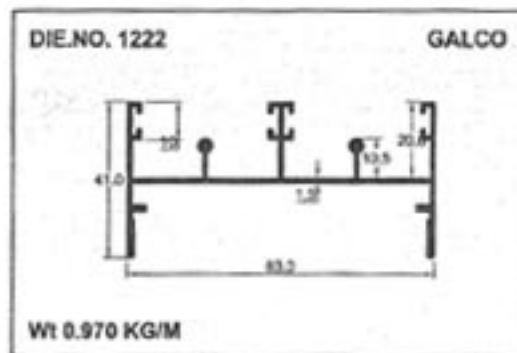

GALCO

24MM Windows Section

Sliding Windows Section

GALCO

24MM Windows Section

GALCO

30mm Windows Section

GALCO

30mm Windows Section

Super Profile

GALCO

Louvers

*Jindal Die No
20967*

Jindal Die No. 20967

20850

GALCO

Casement Window Section

Geometrical Shapes

Angular Tube

GALCO

Geometrical Shapes

Angular Tube

GALCO

Product	A	B	C	Remark	Weight / Mtr
10801	36.00	24.00	0.70	0	0.210
10802	36.00	24.00	0.00	0	0.280
10803	38.10	25.40	0.00	HE9	0.360
10804	44.90	24.00	0.00	HE9	0.330
10805	50.00	30.00	0.00	0	0.600
10806	50.80	25.40	0.00	0	0.330