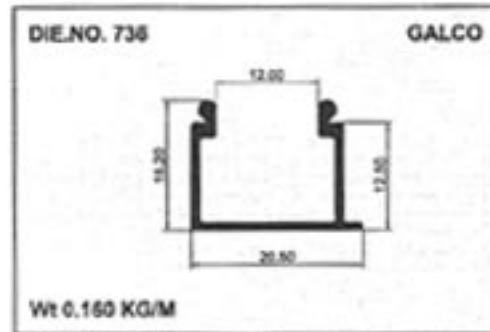

30mm Windows Section

Super Profile

GALCO

Louvers

*Jindal Die No
20967*

Jindal Die No. 20967

20850

GALCO

Casement Window Section

Geometrical Shapes

Angular Tube

GALCO

Geometrical Shapes

Angular Tube

GALCO

Product	A	B	C	Remark	Weight / Mtr
10801	36.00	24.00	0.70	0	0.210
10802	36.00	24.00	0.00	0	0.280
10803	38.10	25.40	0.00	HE9	0.360
10804	44.90	24.00	0.00	HE9	0.330
10805	50.00	30.00	0.00	0	0.600
10806	50.80	25.40	0.00	0	0.330