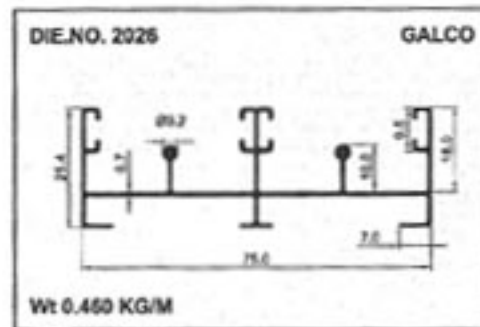

GALCO

18MM Windows Section

GALCO

24MM Windows Section

Sliding Windows Section

GALCO

24MM Windows Section

Sliding Windows Section

Casement Window Section

Geometrical Shapes

Angular Tube

GALCO

Geometrical Shapes

Angular Tube

GALCO

Product	A	B	C	Remark	Weight / Mtr
10801	36.00	24.00	0.70	0	0.210
10802	36.00	24.00	0.00	0	0.280
10803	38.10	25.40	0.00	HE9	0.360
10804	44.90	24.00	0.00	HE9	0.330
10805	50.00	30.00	0.00	0	0.600
10806	50.80	25.40	0.00	0	0.330