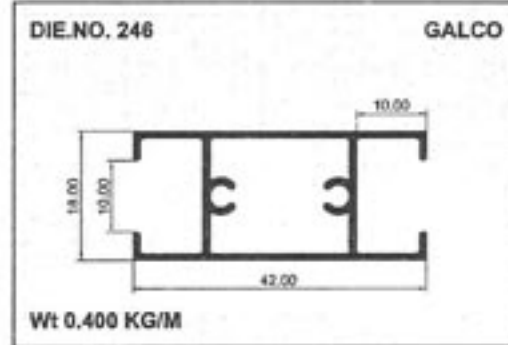

Geometrical Shapes

Angular Tube with Groove

GALCO

Geometrical Shapes

Angular Tube with Groove

GALCO

Product	A	B	C	Remark	Weight / Mtr
10901	36.00	34.00	0.80	0	0.330
10902	45.00	24.00	0.80	0	0.330

Sliding Windows Section

GALCO

18MM Windows Section

GALCO

18MM Windows Section

Sliding Windows Section

GALCO

18MM Windows Section

Sliding Windows Section

Casement Window Section

Geometrical Shapes

Angular Tube

GALCO

Geometrical Shapes

Angular Tube

GALCO

Product	A	B	C	Remark	Weight / Mtr
10801	36.00	24.00	0.70	0	0.210
10802	36.00	24.00	0.00	0	0.280
10803	38.10	25.40	0.00	HE9	0.360
10804	44.90	24.00	0.00	HE9	0.330
10805	50.00	30.00	0.00	0	0.600
10806	50.80	25.40	0.00	0	0.330