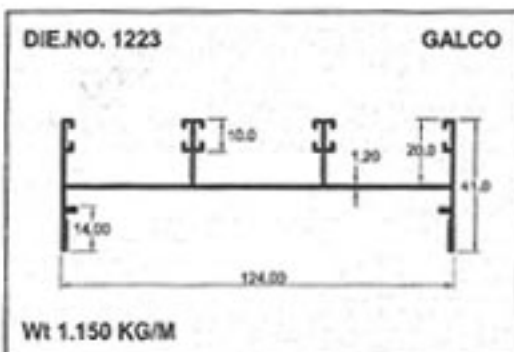

GALCO

24MM Windows Section

Sliding Windows Section

GALCO

24MM Windows Section

GALCO

30mm Windows Section

GALCO

30mm Windows Section

Super Profile

GALCO

Louvers

*Jindal Die No
20967*

Jindal Die No. 20967

20850

GALCO

Casement Window Section

Geometrical Shapes

Angular Tube

GALCO

Geometrical Shapes

Angular Tube

GALCO

Product	A	B	C	Remark	Weight / Mtr
10801	36.00	24.00	0.70	0	0.210
10802	36.00	24.00	0.00	0	0.280
10803	38.10	25.40	0.00	HE9	0.360
10804	44.90	24.00	0.00	HE9	0.330
10805	50.00	30.00	0.00	0	0.600
10806	50.80	25.40	0.00	0	0.330