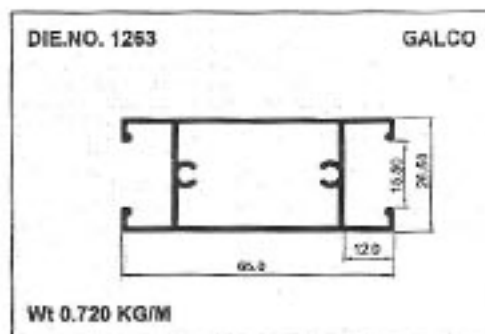

Geometrical Shapes

Angular Tube with Groove

GALCO

Geometrical Shapes

Angular Tube with Groove

GALCO

Product	A	B	C	Remark	Weight / Mtr
10901	36.00	34.00	0.80	0	0.330
10902	45.00	24.00	0.80	0	0.330

Sliding Windows Section

GALCO

18MM Windows Section

GALCO

18MM Windows Section

Sliding Windows Section

GALCO

18MM Windows Section

Sliding Windows Section

GALCO

18MM Windows Section

GALCO

24MM Windows Section

Sliding Windows Section

GALCO

24MM Windows Section

Sliding Windows Section

Casement Window Section

Geometrical Shapes

Angular Tube

GALCO

Geometrical Shapes

Angular Tube

GALCO

Product	A	B	C	Remark	Weight / Mtr
10801	36.00	24.00	0.70	0	0.210
10802	36.00	24.00	0.00	0	0.280
10803	38.10	25.40	0.00	HE9	0.360
10804	44.90	24.00	0.00	HE9	0.330
10805	50.00	30.00	0.00	0	0.600
10806	50.80	25.40	0.00	0	0.330