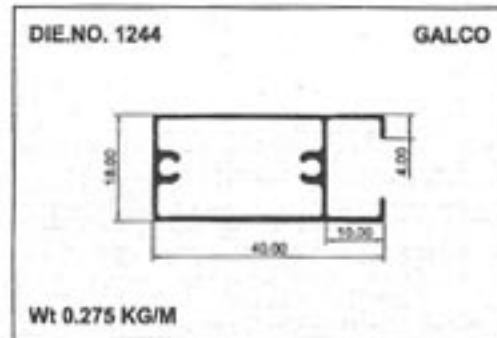

Geometrical Shapes

Angular Tube with Groove

GALCO

Geometrical Shapes

Angular Tube with Groove

GALCO

Product	A	B	C	Remark	Weight / Mtr
10901	36.00	34.00	0.80	0	0.330
10902	45.00	24.00	0.80	0	0.330

Sliding Windows Section

GALCO

18MM Windows Section

GALCO

18MM Windows Section

Sliding Windows Section

GALCO

18MM Windows Section

Sliding Windows Section

Casement Window Section

Geometrical Shapes

Angular Tube

GALCO

Geometrical Shapes

Angular Tube

GALCO

Product	A	B	C	Remark	Weight / Mtr
10801	36.00	24.00	0.70	0	0.210
10802	36.00	24.00	0.00	0	0.280
10803	38.10	25.40	0.00	HE9	0.360
10804	44.90	24.00	0.00	HE9	0.330
10805	50.00	30.00	0.00	0	0.600
10806	50.80	25.40	0.00	0	0.330