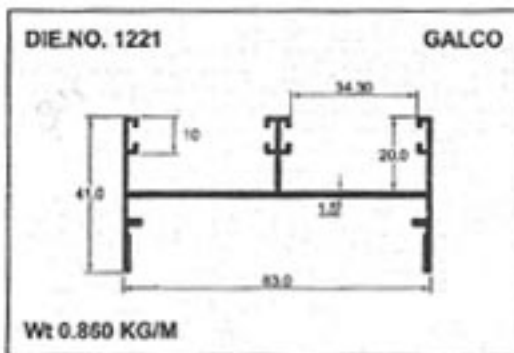

GALCO

24MM Windows Section

Sliding Windows Section

GALCO

24MM Windows Section

GALCO

30mm Windows Section

GALCO

Casement Window Section

Geometrical Shapes

Angular Tube

GALCO

Geometrical Shapes

Angular Tube

GALCO

Product	A	B	C	Remark	Weight / Mtr
10801	36.00	24.00	0.70	0	0.210
10802	36.00	24.00	0.00	0	0.280
10803	38.10	25.40	0.00	HE9	0.360
10804	44.90	24.00	0.00	HE9	0.330
10805	50.00	30.00	0.00	0	0.600
10806	50.80	25.40	0.00	0	0.330