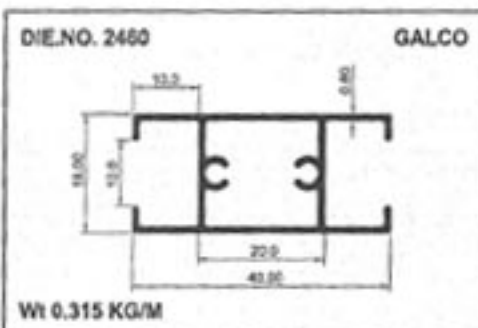

Geometrical Shapes

Angular Tube with Groove

GALCO

Geometrical Shapes

Angular Tube with Groove

GALCO

Product	A	B	C	Remark	Weight / Mtr
10901	36.00	34.00	0.80	0	0.330
10902	45.00	24.00	0.80	0	0.330

Sliding Windows Section

GALCO

18MM Windows Section

GALCO

18MM Windows Section

Sliding Windows Section

GALCO

18MM Windows Section

Sliding Windows Section

GALCO

18MM Windows Section

GALCO

24MM Windows Section

Sliding Windows Section

GALCO

24MM Windows Section

Sliding Windows Section

Casement Window Section

Geometrical Shapes

Angular Tube

GALCO

Geometrical Shapes

Angular Tube

GALCO

Product	A	B	C	Remark	Weight / Mtr
10801	36.00	24.00	0.70	0	0.210
10802	36.00	24.00	0.00	0	0.280
10803	38.10	25.40	0.00	HE9	0.360
10804	44.90	24.00	0.00	HE9	0.330
10805	50.00	30.00	0.00	0	0.600
10806	50.80	25.40	0.00	0	0.330