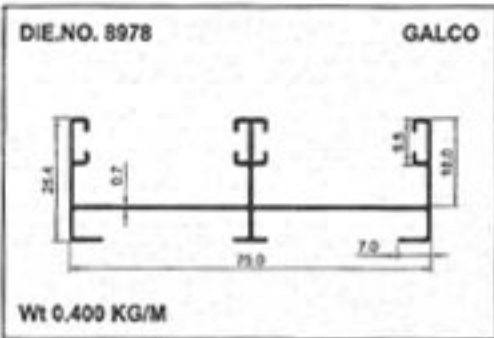

Sliding Windows Section

GALCO

24MM Windows Section