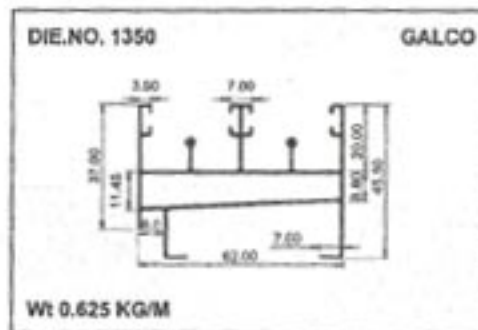

Geometrical Shapes

Angular Tube with Groove

GALCO

Geometrical Shapes

Angular Tube with Groove

GALCO

Product	A	B	C	Remark	Weight / Mtr
10901	36.00	34.00	0.80	0	0.330
10902	45.00	24.00	0.80	0	0.330

Sliding Windows Section

GALCO

18MM Windows Section

GALCO

18MM Windows Section

Sliding Windows Section

GALCO

18MM Windows Section

Sliding Windows Section

Casement Window Section

Geometrical Shapes

Angular Tube

GALCO

Geometrical Shapes

Angular Tube

GALCO

Product	A	B	C	Remark	Weight / Mtr
10801	36.00	24.00	0.70	0	0.210
10802	36.00	24.00	0.00	0	0.280
10803	38.10	25.40	0.00	HE9	0.360
10804	44.90	24.00	0.00	HE9	0.330
10805	50.00	30.00	0.00	0	0.600
10806	50.80	25.40	0.00	0	0.330