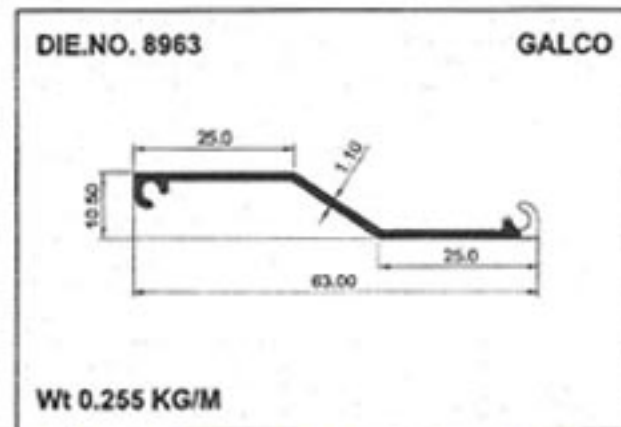

Super Profile

GALCO

Louvers

*Jindal Die No
20967*

Jindal Die No. 20967

20850