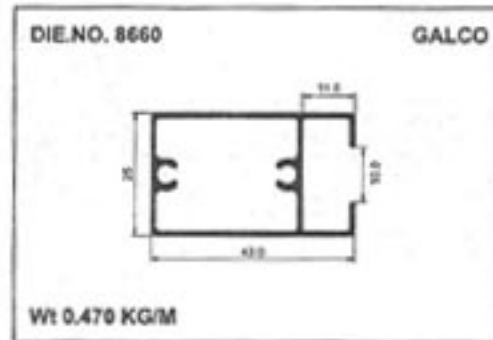

Sliding Windows Section

GALCO

24MM Windows Section