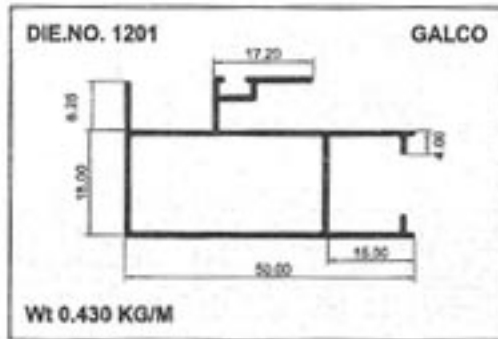

GALCO

18MM Windows Section