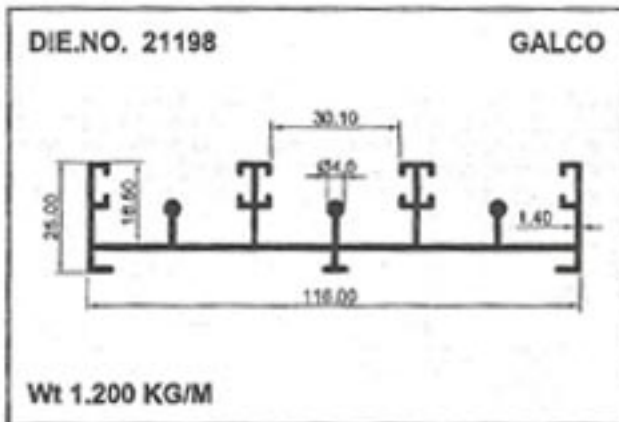

GALCO

24MM Windows Section

Sliding Windows Section

GALCO

24MM Windows Section

GALCO

30mm Windows Section

GALCO

30mm Windows Section

Super Profile

GALCO

Louvers

*Jindal Die No
20967*

Jindal Die No. 20967

20850

GALCO

Casement Window Section

Geometrical Shapes

Angular Tube

GALCO

Geometrical Shapes

Angular Tube

GALCO

Product	A	B	C	Remark	Weight / Mtr
10801	36.00	24.00	0.70	0	0.210
10802	36.00	24.00	0.00	0	0.280
10803	38.10	25.40	0.00	HE9	0.360
10804	44.90	24.00	0.00	HE9	0.330
10805	50.00	30.00	0.00	0	0.600
10806	50.80	25.40	0.00	0	0.330