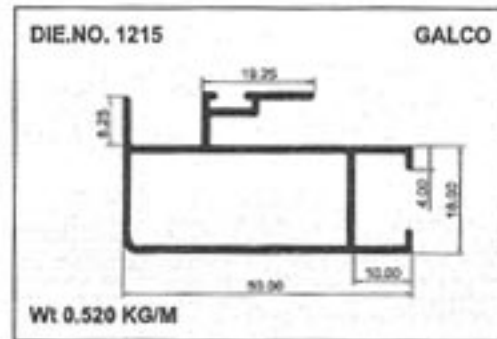

GALCO

18MM Windows Section