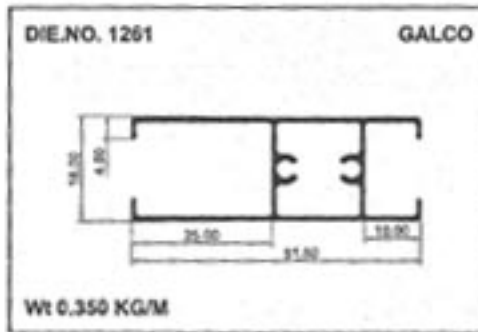

Geometrical Shapes

Angular Tube with Groove

GALCO

Geometrical Shapes

Angular Tube with Groove

GALCO

Product	A	B	C	Remark	Weight / Mtr
10901	36.00	34.00	0.80	0	0.330
10902	45.00	24.00	0.80	0	0.330

Sliding Windows Section

GALCO

18MM Windows Section

GALCO

18MM Windows Section

Sliding Windows Section

GALCO

18MM Windows Section

Sliding Windows Section

Casement Window Section

Geometrical Shapes

Angular Tube

GALCO

Geometrical Shapes

Angular Tube

GALCO

Product	A	B	C	Remark	Weight / Mtr
10801	36.00	24.00	0.70	0	0.210
10802	36.00	24.00	0.00	0	0.280
10803	38.10	25.40	0.00	HE9	0.360
10804	44.90	24.00	0.00	HE9	0.330
10805	50.00	30.00	0.00	0	0.600
10806	50.80	25.40	0.00	0	0.330