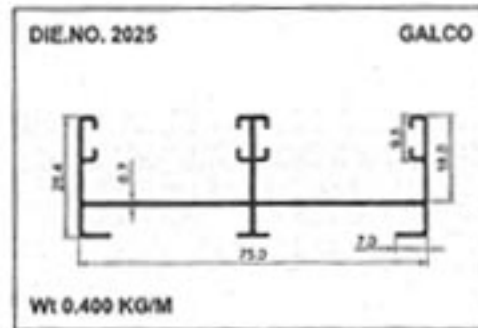

GALCO

18MM Windows Section

GALCO

24MM Windows Section

Sliding Windows Section

GALCO

24MM Windows Section

Sliding Windows Section

Casement Window Section

Geometrical Shapes

Angular Tube

GALCO

Geometrical Shapes

Angular Tube

GALCO

Product	A	B	C	Remark	Weight / Mtr
10801	36.00	24.00	0.70	0	0.210
10802	36.00	24.00	0.00	0	0.280
10803	38.10	25.40	0.00	HE9	0.360
10804	44.90	24.00	0.00	HE9	0.330
10805	50.00	30.00	0.00	0	0.600
10806	50.80	25.40	0.00	0	0.330