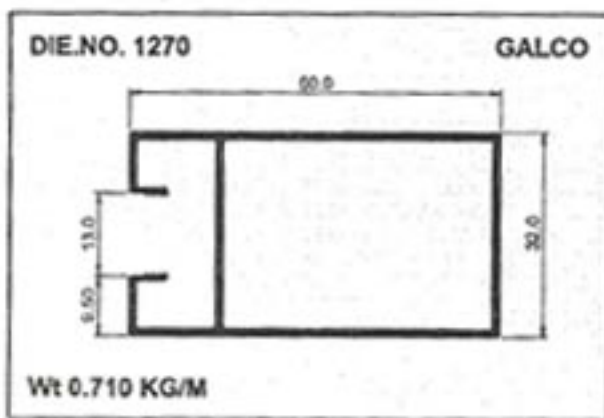

GALCO

30mm Windows Section