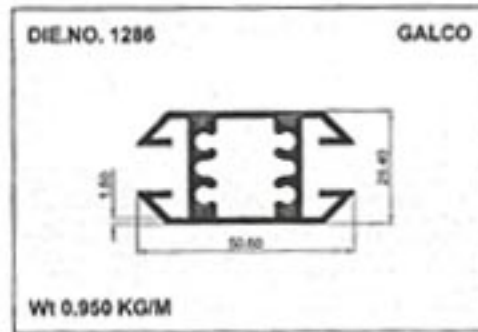

Geometrical Shapes

Angular Tube with Groove

GALCO

Geometrical Shapes

Angular Tube with Groove

GALCO

Product	A	B	C	Remark	Weight / Mtr
10901	36.00	34.00	0.80	0	0.330
10902	45.00	24.00	0.80	0	0.330

Sliding Windows Section

GALCO

18MM Windows Section

GALCO

24MM Windows Section

Sliding Windows Section

GALCO

24MM Windows Section

Sliding Windows Section

GALCO

24MM Windows Section

Sliding Windows Section

GALCO

24MM Windows Section

GALCO

30mm Windows Section

GALCO

Casement Window Section

Geometrical Shapes

Angular Tube

GALCO

Geometrical Shapes

Angular Tube

GALCO

Product	A	B	C	Remark	Weight / Mtr
10801	36.00	24.00	0.70	0	0.210
10802	36.00	24.00	0.00	0	0.280
10803	38.10	25.40	0.00	HE9	0.360
10804	44.90	24.00	0.00	HE9	0.330
10805	50.00	30.00	0.00	0	0.600
10806	50.80	25.40	0.00	0	0.330