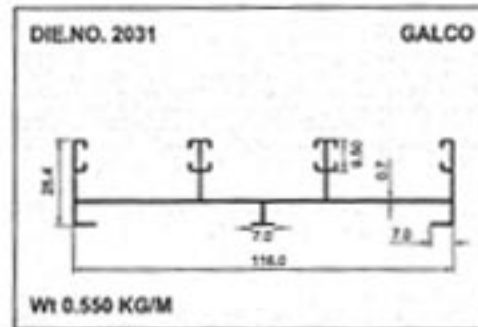

Sliding Windows Section

GALCO

24MM Windows Section