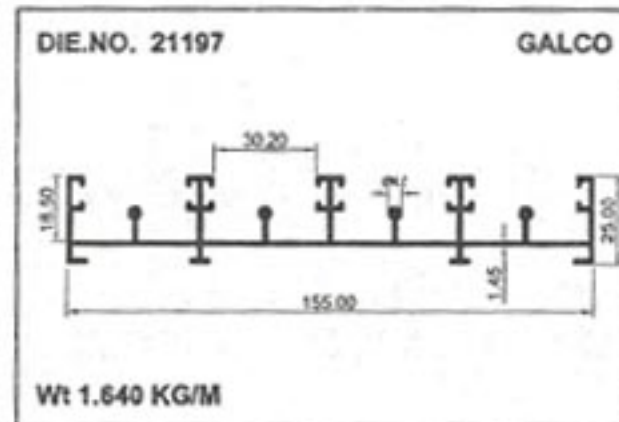

GALCO

24MM Windows Section

Sliding Windows Section

GALCO

24MM Windows Section

GALCO

30mm Windows Section

GALCO

30mm Windows Section

Super Profile

GALCO

Louvers

*Jindal Die No
20967*

Jindal Die No. 20967

20850

GALCO

Casement Window Section

Geometrical Shapes

Angular Tube

GALCO

Geometrical Shapes

Angular Tube

GALCO

Product	A	B	C	Remark	Weight / Mtr
10801	36.00	24.00	0.70	0	0.210
10802	36.00	24.00	0.00	0	0.280
10803	38.10	25.40	0.00	HE9	0.360
10804	44.90	24.00	0.00	HE9	0.330
10805	50.00	30.00	0.00	0	0.600
10806	50.80	25.40	0.00	0	0.330