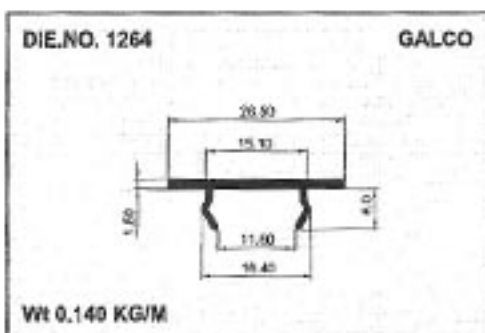

Geometrical Shapes

Angular Tube with Groove

GALCO

Geometrical Shapes

Angular Tube with Groove

GALCO

Product	A	B	C	Remark	Weight / Mtr
10901	36.00	34.00	0.80	0	0.330
10902	45.00	24.00	0.80	0	0.330

Sliding Windows Section

GALCO

18MM Windows Section

GALCO

18MM Windows Section

Sliding Windows Section

GALCO

18MM Windows Section

Sliding Windows Section

GALCO

18MM Windows Section

GALCO

24MM Windows Section

Sliding Windows Section

GALCO

24MM Windows Section

Sliding Windows Section

Casement Window Section

Geometrical Shapes

Angular Tube

GALCO

Geometrical Shapes

Angular Tube

GALCO

Product	A	B	C	Remark	Weight / Mtr
10801	36.00	24.00	0.70	0	0.210
10802	36.00	24.00	0.00	0	0.280
10803	38.10	25.40	0.00	HE9	0.360
10804	44.90	24.00	0.00	HE9	0.330
10805	50.00	30.00	0.00	0	0.600
10806	50.80	25.40	0.00	0	0.330