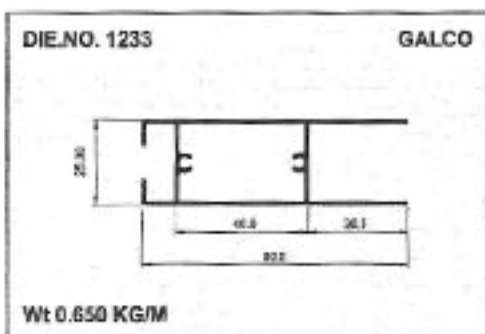

Geometrical Shapes

Angular Tube with Groove

GALCO

Geometrical Shapes

Angular Tube with Groove

GALCO

Product	A	B	C	Remark	Weight / Mtr
10901	36.00	34.00	0.80	0	0.330
10902	45.00	24.00	0.80	0	0.330

Sliding Windows Section

GALCO

18MM Windows Section

GALCO

18MM Windows Section

Sliding Windows Section

GALCO

18MM Windows Section

Sliding Windows Section

GALCO

18MM Windows Section

GALCO

24MM Windows Section

Sliding Windows Section

GALCO

24MM Windows Section

Sliding Windows Section

Casement Window Section

Geometrical Shapes

Angular Tube

GALCO

Geometrical Shapes

Angular Tube

GALCO

Product	A	B	C	Remark	Weight / Mtr
10801	36.00	24.00	0.70	0	0.210
10802	36.00	24.00	0.00	0	0.280
10803	38.10	25.40	0.00	HE9	0.360
10804	44.90	24.00	0.00	HE9	0.330
10805	50.00	30.00	0.00	0	0.600
10806	50.80	25.40	0.00	0	0.330