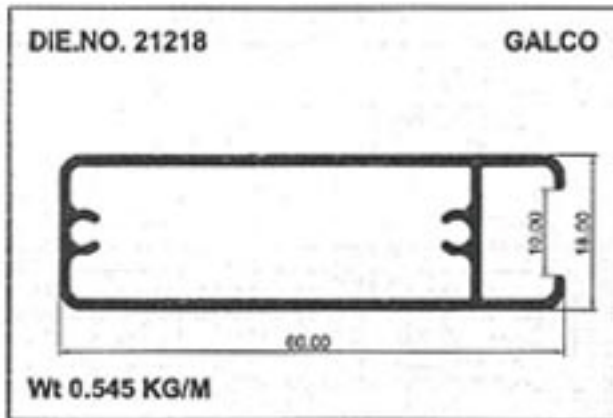

Geometrical Shapes

Angular Tube with Groove

GALCO

Geometrical Shapes

Angular Tube with Groove

GALCO

Product	A	B	C	Remark	Weight / Mtr
10901	36.00	34.00	0.80	0	0.330
10902	45.00	24.00	0.80	0	0.330

Sliding Windows Section

GALCO

18MM Windows Section

GALCO

18MM Windows Section

Sliding Windows Section

GALCO

18MM Windows Section

Sliding Windows Section

GALCO

18MM Windows Section

GALCO

24MM Windows Section

Sliding Windows Section

GALCO

24MM Windows Section

Sliding Windows Section

Casement Window Section

Geometrical Shapes

Angular Tube

GALCO

Geometrical Shapes

Angular Tube

GALCO

Product	A	B	C	Remark	Weight / Mtr
10801	36.00	24.00	0.70	0	0.210
10802	36.00	24.00	0.00	0	0.280
10803	38.10	25.40	0.00	HE9	0.360
10804	44.90	24.00	0.00	HE9	0.330
10805	50.00	30.00	0.00	0	0.600
10806	50.80	25.40	0.00	0	0.330