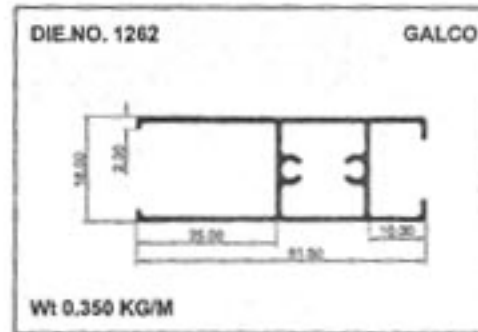

Geometrical Shapes

Angular Tube with Groove

GALCO

Geometrical Shapes

Angular Tube with Groove

GALCO

Product	A	B	C	Remark	Weight / Mtr
10901	36.00	34.00	0.80	0	0.330
10902	45.00	24.00	0.80	0	0.330

Sliding Windows Section

GALCO

18MM Windows Section

GALCO

18MM Windows Section

Sliding Windows Section

GALCO

18MM Windows Section

Sliding Windows Section

Casement Window Section

Geometrical Shapes

Angular Tube

GALCO

Geometrical Shapes

Angular Tube

GALCO

Product	A	B	C	Remark	Weight / Mtr
10801	36.00	24.00	0.70	0	0.210
10802	36.00	24.00	0.00	0	0.280
10803	38.10	25.40	0.00	HE9	0.360
10804	44.90	24.00	0.00	HE9	0.330
10805	50.00	30.00	0.00	0	0.600
10806	50.80	25.40	0.00	0	0.330