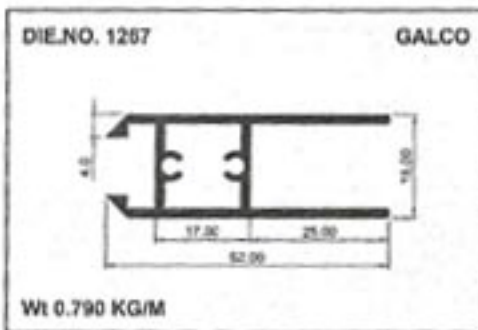

Geometrical Shapes

Angular Tube with Groove

GALCO

Geometrical Shapes

Angular Tube with Groove

GALCO

Product	A	B	C	Remark	Weight / Mtr
10901	36.00	34.00	0.80	0	0.330
10902	45.00	24.00	0.80	0	0.330

Sliding Windows Section

GALCO

18MM Windows Section

GALCO

18MM Windows Section

Sliding Windows Section

GALCO

18MM Windows Section

Sliding Windows Section

Casement Window Section

Geometrical Shapes

Angular Tube

GALCO

Geometrical Shapes

Angular Tube

GALCO

Product	A	B	C	Remark	Weight / Mtr
10801	36.00	24.00	0.70	0	0.210
10802	36.00	24.00	0.00	0	0.280
10803	38.10	25.40	0.00	HE9	0.360
10804	44.90	24.00	0.00	HE9	0.330
10805	50.00	30.00	0.00	0	0.600
10806	50.80	25.40	0.00	0	0.330