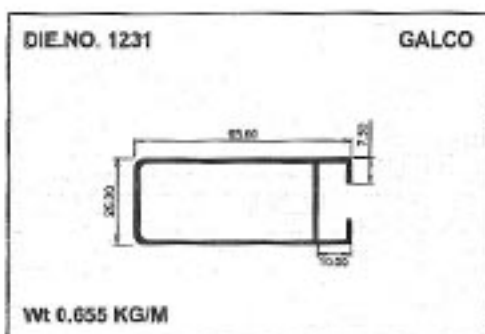

Geometrical Shapes

Angular Tube with Groove

GALCO

Geometrical Shapes

Angular Tube with Groove

GALCO

Product	A	B	C	Remark	Weight / Mtr
10901	36.00	34.00	0.80	0	0.330
10902	45.00	24.00	0.80	0	0.330

Sliding Windows Section

GALCO

18MM Windows Section

GALCO

18MM Windows Section

Sliding Windows Section

GALCO

18MM Windows Section

Sliding Windows Section

GALCO

18MM Windows Section

GALCO

24MM Windows Section

Sliding Windows Section

GALCO

24MM Windows Section

Sliding Windows Section

Casement Window Section

Geometrical Shapes

Angular Tube

GALCO

Geometrical Shapes

Angular Tube

GALCO

Product	A	B	C	Remark	Weight / Mtr
10801	36.00	24.00	0.70	0	0.210
10802	36.00	24.00	0.00	0	0.280
10803	38.10	25.40	0.00	HE9	0.360
10804	44.90	24.00	0.00	HE9	0.330
10805	50.00	30.00	0.00	0	0.600
10806	50.80	25.40	0.00	0	0.330