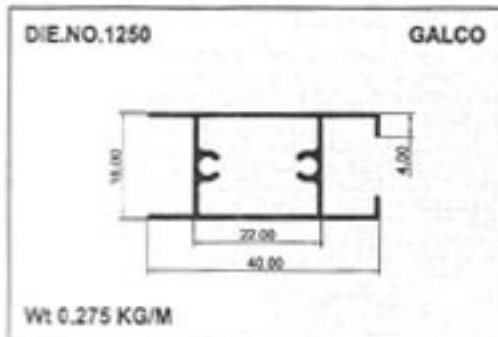

Geometrical Shapes

Angular Tube with Groove

GALCO

Geometrical Shapes

Angular Tube with Groove

GALCO

Product	A	B	C	Remark	Weight / Mtr
10901	36.00	34.00	0.80	0	0.330
10902	45.00	24.00	0.80	0	0.330

Sliding Windows Section

GALCO

18MM Windows Section

GALCO

18MM Windows Section

Sliding Windows Section

GALCO

18MM Windows Section

Sliding Windows Section

Casement Window Section

Geometrical Shapes

Angular Tube

GALCO

Geometrical Shapes

Angular Tube

GALCO

Product	A	B	C	Remark	Weight / Mtr
10801	36.00	24.00	0.70	0	0.210
10802	36.00	24.00	0.00	0	0.280
10803	38.10	25.40	0.00	HE9	0.360
10804	44.90	24.00	0.00	HE9	0.330
10805	50.00	30.00	0.00	0	0.600
10806	50.80	25.40	0.00	0	0.330