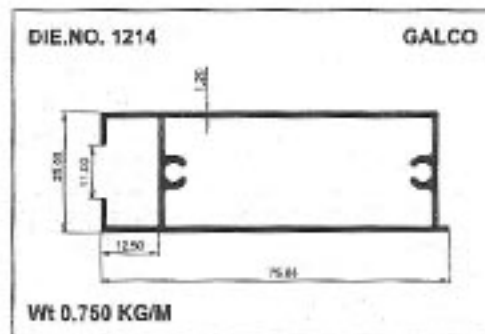

Geometrical Shapes

Angular Tube with Groove

GALCO

Geometrical Shapes

Angular Tube with Groove

GALCO

Product	A	B	C	Remark	Weight / Mtr
10901	36.00	34.00	0.80	0	0.330
10902	45.00	24.00	0.80	0	0.330

Sliding Windows Section

GALCO

18MM Windows Section

GALCO

18MM Windows Section

Sliding Windows Section

GALCO

18MM Windows Section

Sliding Windows Section

GALCO

18MM Windows Section

GALCO

24MM Windows Section

Sliding Windows Section

GALCO

24MM Windows Section

Sliding Windows Section