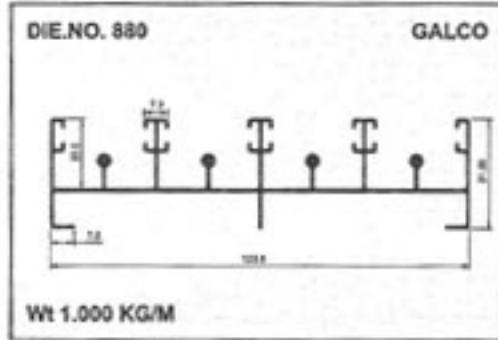

GALCO

18MM Windows Section