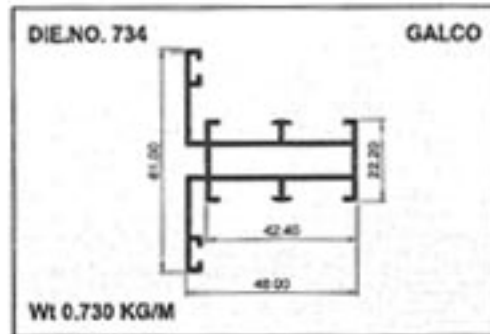

30mm Windows Section

Super Profile

GALCO

Louvers

*Jindal Die No
20967*

Jindal Die No. 20967

20850

GALCO

Casement Window Section

Geometrical Shapes

Angular Tube

GALCO

Geometrical Shapes

Angular Tube

GALCO

Product	A	B	C	Remark	Weight / Mtr
10801	36.00	24.00	0.70	0	0.210
10802	36.00	24.00	0.00	0	0.280
10803	38.10	25.40	0.00	HE9	0.360
10804	44.90	24.00	0.00	HE9	0.330
10805	50.00	30.00	0.00	0	0.600
10806	50.80	25.40	0.00	0	0.330