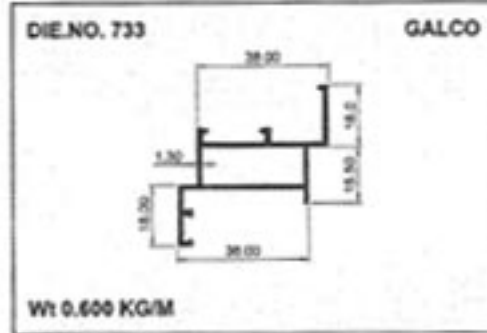

30mm Windows Section

Super Profile

GALCO

Louvers

*Jindal Die No
20967*

Jindal Die No. 20967

20850

GALCO

Casement Window Section

Geometrical Shapes

Angular Tube

GALCO

Geometrical Shapes

Angular Tube

GALCO

Product	A	B	C	Remark	Weight / Mtr
10801	36.00	24.00	0.70	0	0.210
10802	36.00	24.00	0.00	0	0.280
10803	38.10	25.40	0.00	HE9	0.360
10804	44.90	24.00	0.00	HE9	0.330
10805	50.00	30.00	0.00	0	0.600
10806	50.80	25.40	0.00	0	0.330