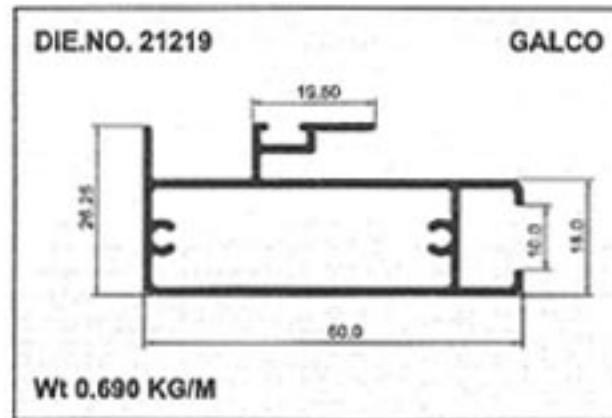

Geometrical Shapes

Angular Tube with Groove

GALCO

Geometrical Shapes

Angular Tube with Groove

GALCO

Product	A	B	C	Remark	Weight / Mtr
10901	36.00	34.00	0.80	0	0.330
10902	45.00	24.00	0.80	0	0.330

Sliding Windows Section

GALCO

18MM Windows Section

GALCO

18MM Windows Section

Sliding Windows Section

GALCO

18MM Windows Section

Sliding Windows Section

GALCO

18MM Windows Section

GALCO

24MM Windows Section

Sliding Windows Section

GALCO

24MM Windows Section

Sliding Windows Section

Casement Window Section

Geometrical Shapes

Angular Tube

GALCO

Geometrical Shapes

Angular Tube

GALCO

Product	A	B	C	Remark	Weight / Mtr
10801	36.00	24.00	0.70	0	0.210
10802	36.00	24.00	0.00	0	0.280
10803	38.10	25.40	0.00	HE9	0.360
10804	44.90	24.00	0.00	HE9	0.330
10805	50.00	30.00	0.00	0	0.600
10806	50.80	25.40	0.00	0	0.330