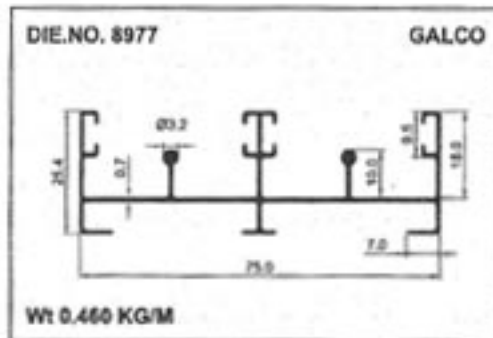

Sliding Windows Section

GALCO

24MM Windows Section