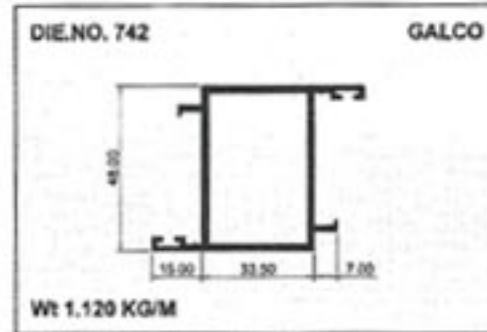

30mm Windows Section

Super Profile

GALCO

Louvers

*Jindal Die No
20967*

Jindal Die No. 20967

20850

GALCO

Casement Window Section

Geometrical Shapes

Angular Tube

GALCO

Geometrical Shapes

Angular Tube

GALCO

Product	A	B	C	Remark	Weight / Mtr
10801	36.00	24.00	0.70	0	0.210
10802	36.00	24.00	0.00	0	0.280
10803	38.10	25.40	0.00	HE9	0.360
10804	44.90	24.00	0.00	HE9	0.330
10805	50.00	30.00	0.00	0	0.600
10806	50.80	25.40	0.00	0	0.330