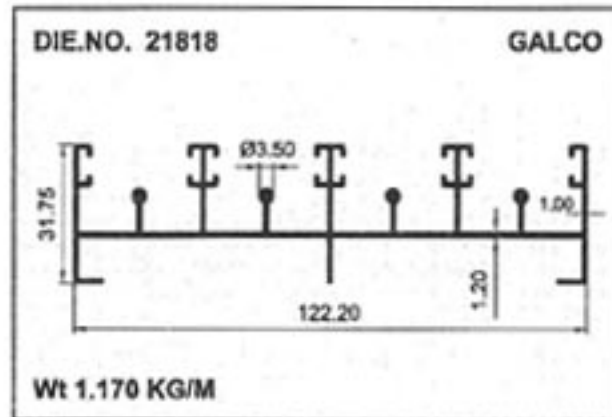

Sliding Windows Section

GALCO

18MM Windows Section