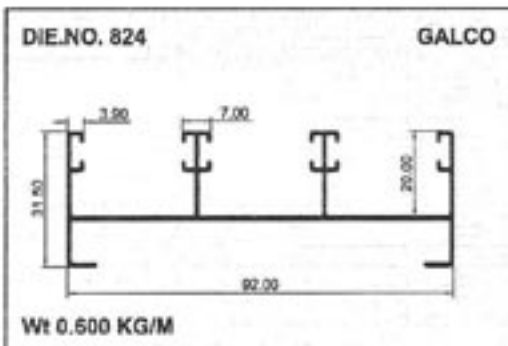

Sliding Windows Section

GALCO

18MM Windows Section