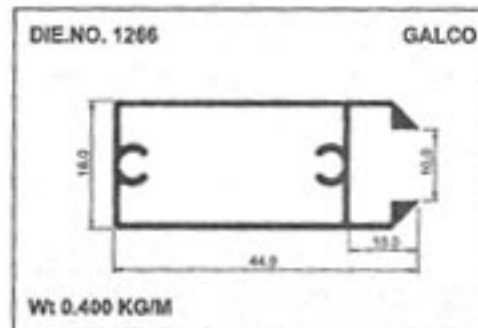

Geometrical Shapes

Angular Tube with Groove

GALCO

Geometrical Shapes

Angular Tube with Groove

GALCO

Product	A	B	C	Remark	Weight / Mtr
10901	36.00	34.00	0.80	0	0.330
10902	45.00	24.00	0.80	0	0.330

Sliding Windows Section

GALCO

18MM Windows Section

GALCO

18MM Windows Section

Sliding Windows Section

GALCO

18MM Windows Section

Sliding Windows Section

Casement Window Section

Geometrical Shapes

Angular Tube

GALCO

Geometrical Shapes

Angular Tube

GALCO

Product	A	B	C	Remark	Weight / Mtr
10801	36.00	24.00	0.70	0	0.210
10802	36.00	24.00	0.00	0	0.280
10803	38.10	25.40	0.00	HE9	0.360
10804	44.90	24.00	0.00	HE9	0.330
10805	50.00	30.00	0.00	0	0.600
10806	50.80	25.40	0.00	0	0.330