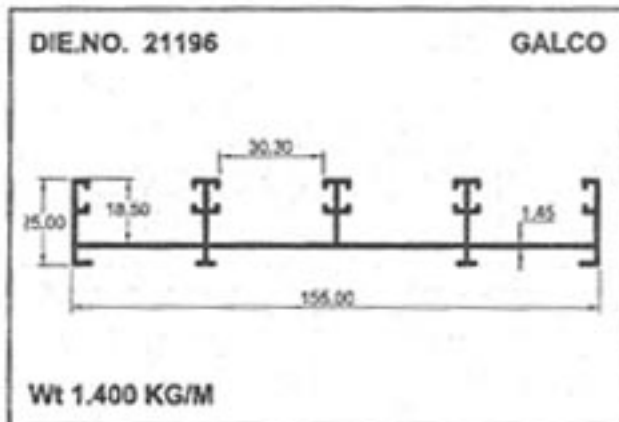

GALCO

24MM Windows Section

Sliding Windows Section

GALCO

24MM Windows Section

GALCO

30mm Windows Section

GALCO

30mm Windows Section

Super Profile

GALCO

Louvers

*Jindal Die No
20967*

Jindal Die No. 20967

20850

GALCO

Casement Window Section

Geometrical Shapes

Angular Tube

GALCO

Geometrical Shapes

Angular Tube

GALCO

Product	A	B	C	Remark	Weight / Mtr
10801	36.00	24.00	0.70	0	0.210
10802	36.00	24.00	0.00	0	0.280
10803	38.10	25.40	0.00	HE9	0.360
10804	44.90	24.00	0.00	HE9	0.330
10805	50.00	30.00	0.00	0	0.600
10806	50.80	25.40	0.00	0	0.330