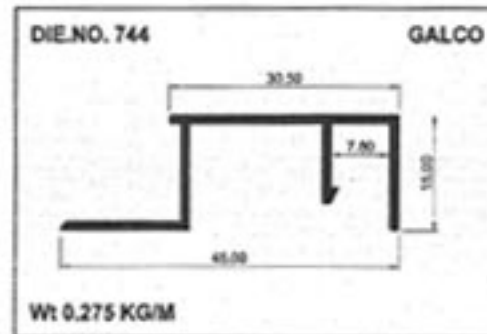

30mm Windows Section

Super Profile

GALCO

Louvers

*Jindal Die No
20967*

Jindal Die No. 20967

20850

GALCO

Casement Window Section

Geometrical Shapes

Angular Tube

GALCO

Geometrical Shapes

Angular Tube

GALCO

Product	A	B	C	Remark	Weight / Mtr
10801	36.00	24.00	0.70	0	0.210
10802	36.00	24.00	0.00	0	0.280
10803	38.10	25.40	0.00	HE9	0.360
10804	44.90	24.00	0.00	HE9	0.330
10805	50.00	30.00	0.00	0	0.600
10806	50.80	25.40	0.00	0	0.330