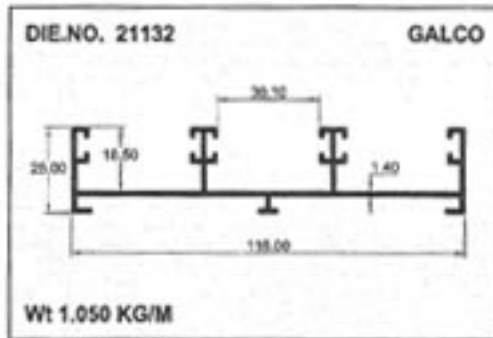

Sliding Windows Section

GALCO

24MM Windows Section