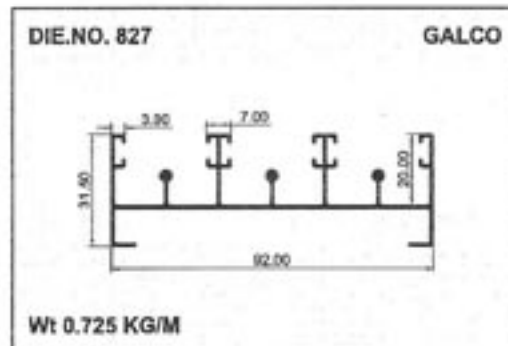

Sliding Windows Section

GALCO

18MM Windows Section