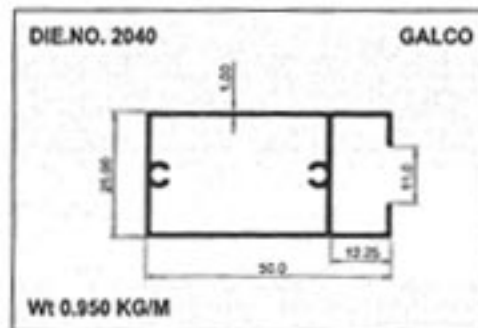

GALCO

18MM Windows Section

GALCO

24MM Windows Section

Sliding Windows Section

GALCO

24MM Windows Section

Sliding Windows Section

Casement Window Section

Geometrical Shapes

Angular Tube

GALCO

Geometrical Shapes

Angular Tube

GALCO

Product	A	B	C	Remark	Weight / Mtr
10801	36.00	24.00	0.70	0	0.210
10802	36.00	24.00	0.00	0	0.280
10803	38.10	25.40	0.00	HE9	0.360
10804	44.90	24.00	0.00	HE9	0.330
10805	50.00	30.00	0.00	0	0.600
10806	50.80	25.40	0.00	0	0.330