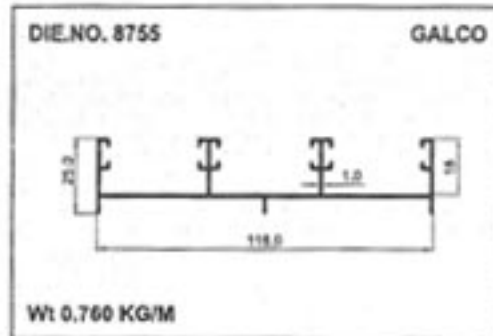

Sliding Windows Section

GALCO

24MM Windows Section