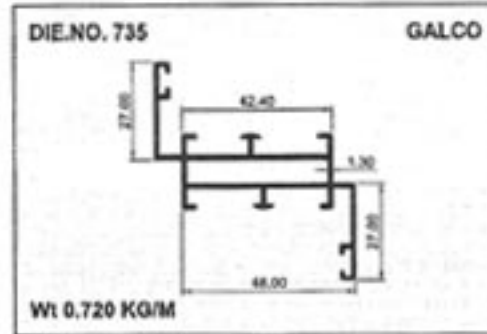

30mm Windows Section

Super Profile

GALCO

Louvers

*Jindal Die No
20967*

Jindal Die No. 20967

20850

GALCO

Casement Window Section

Geometrical Shapes

Angular Tube

GALCO

Geometrical Shapes

Angular Tube

GALCO

Product	A	B	C	Remark	Weight / Mtr
10801	36.00	24.00	0.70	0	0.210
10802	36.00	24.00	0.00	0	0.280
10803	38.10	25.40	0.00	HE9	0.360
10804	44.90	24.00	0.00	HE9	0.330
10805	50.00	30.00	0.00	0	0.600
10806	50.80	25.40	0.00	0	0.330