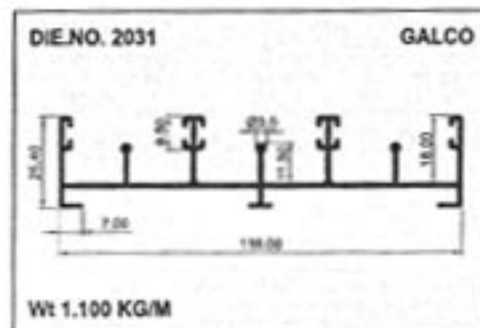

GALCO

18MM Windows Section

GALCO

24MM Windows Section

Sliding Windows Section

GALCO

24MM Windows Section

Sliding Windows Section

Casement Window Section

Geometrical Shapes

Angular Tube

GALCO

Geometrical Shapes

Angular Tube

GALCO

Product	A	B	C	Remark	Weight / Mtr
10801	36.00	24.00	0.70	0	0.210
10802	36.00	24.00	0.00	0	0.280
10803	38.10	25.40	0.00	HE9	0.360
10804	44.90	24.00	0.00	HE9	0.330
10805	50.00	30.00	0.00	0	0.600
10806	50.80	25.40	0.00	0	0.330