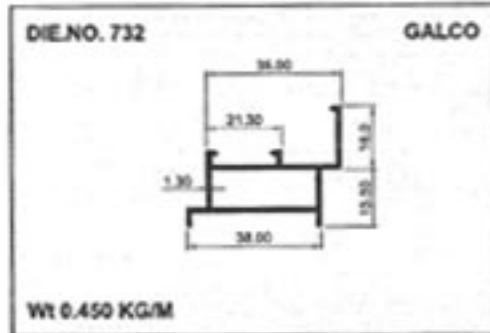

30mm Windows Section

Super Profile

GALCO

Louvers

*Jindal Die No
20967*

Jindal Die No. 20967

20850

GALCO

Casement Window Section

Geometrical Shapes

Angular Tube

GALCO

Geometrical Shapes

Angular Tube

GALCO

Product	A	B	C	Remark	Weight / Mtr
10801	36.00	24.00	0.70	0	0.210
10802	36.00	24.00	0.00	0	0.280
10803	38.10	25.40	0.00	HE9	0.360
10804	44.90	24.00	0.00	HE9	0.330
10805	50.00	30.00	0.00	0	0.600
10806	50.80	25.40	0.00	0	0.330