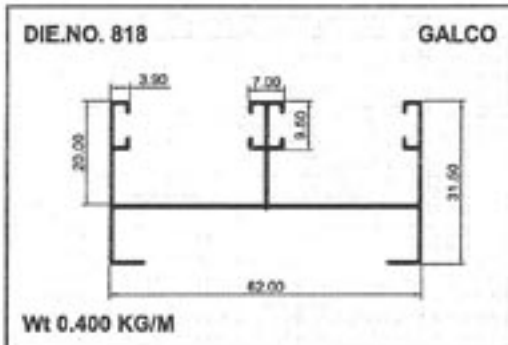

Sliding Windows Section

GALCO

18MM Windows Section