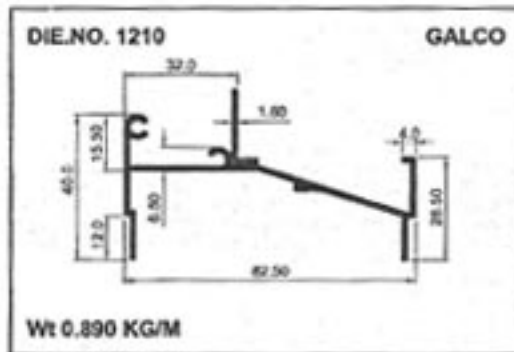

GALCO

24MM Windows Section

Sliding Windows Section

GALCO

24MM Windows Section

GALCO

30mm Windows Section

GALCO

Casement Window Section

Geometrical Shapes

Angular Tube

GALCO

Geometrical Shapes

Angular Tube

GALCO

Product	A	B	C	Remark	Weight / Mtr
10801	36.00	24.00	0.70	0	0.210
10802	36.00	24.00	0.00	0	0.280
10803	38.10	25.40	0.00	HE9	0.360
10804	44.90	24.00	0.00	HE9	0.330
10805	50.00	30.00	0.00	0	0.600
10806	50.80	25.40	0.00	0	0.330