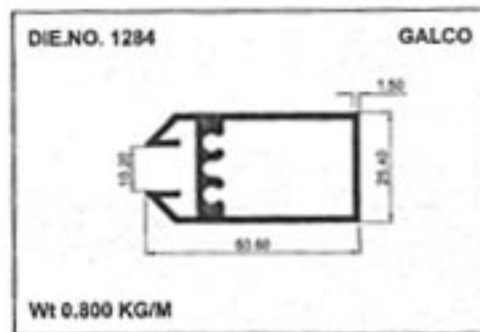

GALCO

18MM Windows Section

GALCO

24MM Windows Section

Sliding Windows Section

GALCO

24MM Windows Section

Sliding Windows Section

GALCO

24MM Windows Section

Sliding Windows Section

GALCO

24MM Windows Section

GALCO

30mm Windows Section

GALCO

Casement Window Section

Geometrical Shapes

Angular Tube

GALCO

Geometrical Shapes

Angular Tube

GALCO

Product	A	B	C	Remark	Weight / Mtr
10801	36.00	24.00	0.70	0	0.210
10802	36.00	24.00	0.00	0	0.280
10803	38.10	25.40	0.00	HE9	0.360
10804	44.90	24.00	0.00	HE9	0.330
10805	50.00	30.00	0.00	0	0.600
10806	50.80	25.40	0.00	0	0.330