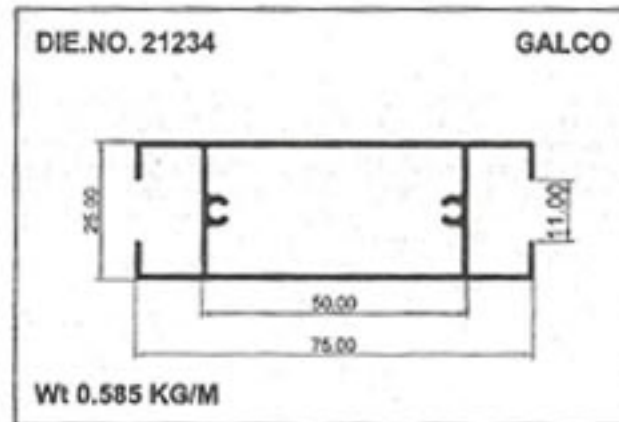

GALCO

24MM Windows Section

Sliding Windows Section

GALCO

24MM Windows Section

GALCO

30mm Windows Section

GALCO

Casement Window Section

Geometrical Shapes

Angular Tube

GALCO

Geometrical Shapes

Angular Tube

GALCO

Product	A	B	C	Remark	Weight / Mtr
10801	36.00	24.00	0.70	0	0.210
10802	36.00	24.00	0.00	0	0.280
10803	38.10	25.40	0.00	HE9	0.360
10804	44.90	24.00	0.00	HE9	0.330
10805	50.00	30.00	0.00	0	0.600
10806	50.80	25.40	0.00	0	0.330