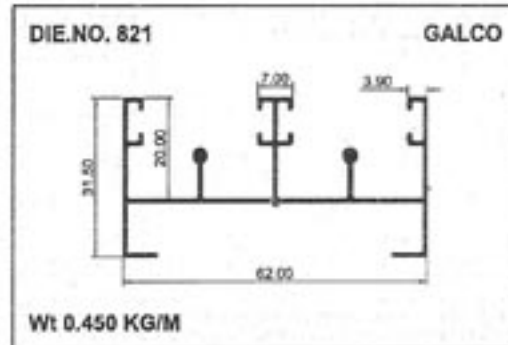

Sliding Windows Section

GALCO

18MM Windows Section