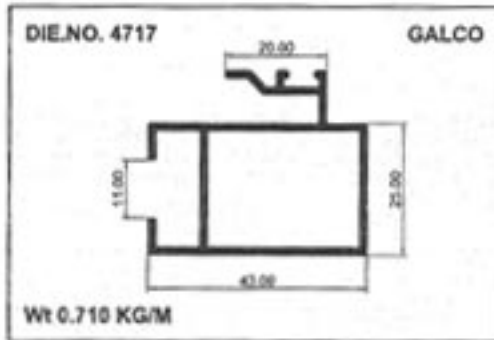

Sliding Windows Section

GALCO

24MM Windows Section