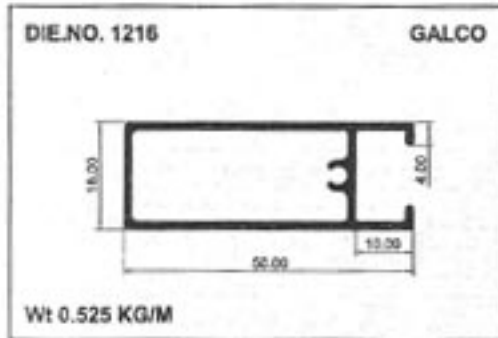

GALCO

18MM Windows Section