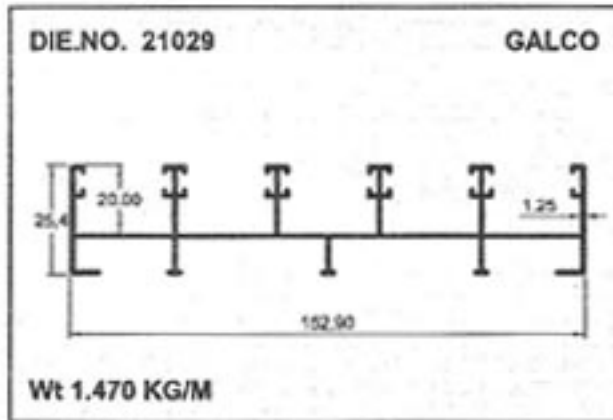

Sliding Windows Section

GALCO

18MM Windows Section