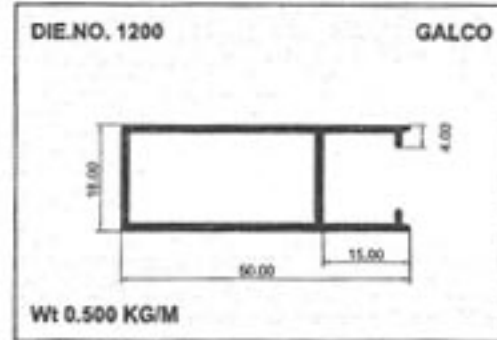

GALCO

18MM Windows Section