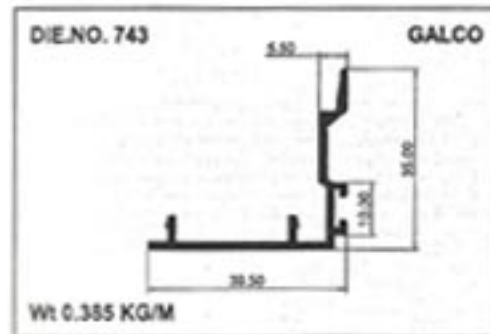

30mm Windows Section

Super Profile

GALCO

Louvers

*Jindal Die No
20967*

Jindal Die No. 20967

20850

GALCO

Casement Window Section

Geometrical Shapes

Angular Tube

GALCO

Geometrical Shapes

Angular Tube

GALCO

Product	A	B	C	Remark	Weight / Mtr
10801	36.00	24.00	0.70	0	0.210
10802	36.00	24.00	0.00	0	0.280
10803	38.10	25.40	0.00	HE9	0.360
10804	44.90	24.00	0.00	HE9	0.330
10805	50.00	30.00	0.00	0	0.600
10806	50.80	25.40	0.00	0	0.330