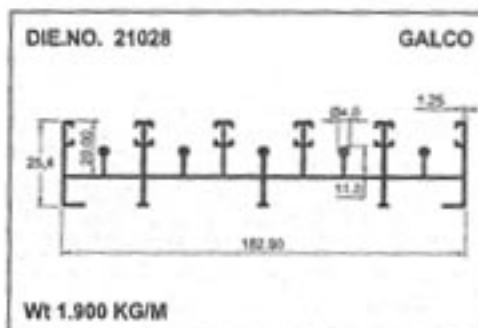

Geometrical Shapes

Angular Tube with Groove

GALCO

Geometrical Shapes

Angular Tube with Groove

GALCO

Product	A	B	C	Remark	Weight / Mtr
10901	36.00	34.00	0.80	0	0.330
10902	45.00	24.00	0.80	0	0.330

Sliding Windows Section

GALCO

18MM Windows Section

GALCO

18MM Windows Section

Sliding Windows Section

GALCO

18MM Windows Section

Sliding Windows Section

Casement Window Section

Geometrical Shapes

Angular Tube

GALCO

Geometrical Shapes

Angular Tube

GALCO

Product	A	B	C	Remark	Weight / Mtr
10801	36.00	24.00	0.70	0	0.210
10802	36.00	24.00	0.00	0	0.280
10803	38.10	25.40	0.00	HE9	0.360
10804	44.90	24.00	0.00	HE9	0.330
10805	50.00	30.00	0.00	0	0.600
10806	50.80	25.40	0.00	0	0.330