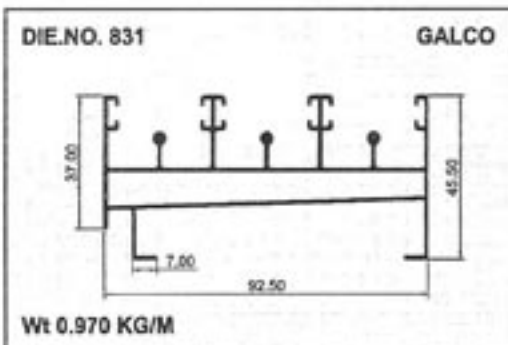

Sliding Windows Section

GALCO

18MM Windows Section