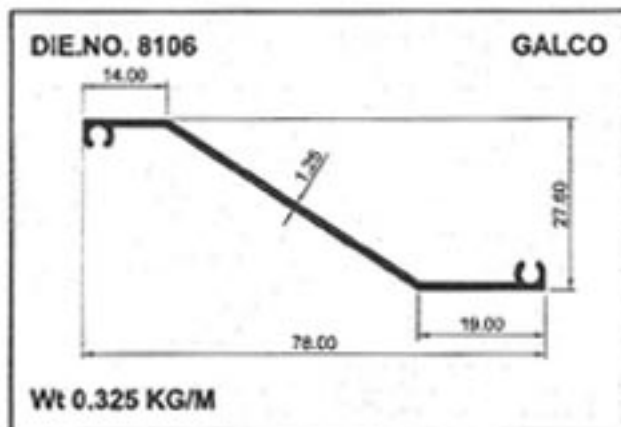

Super Profile

GALCO

Louvers

*Jindal Die No
20967*

Jindal Die No. 20967

20850