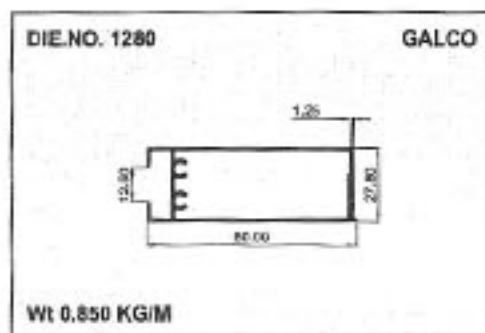

GALCO

24MM Windows Section