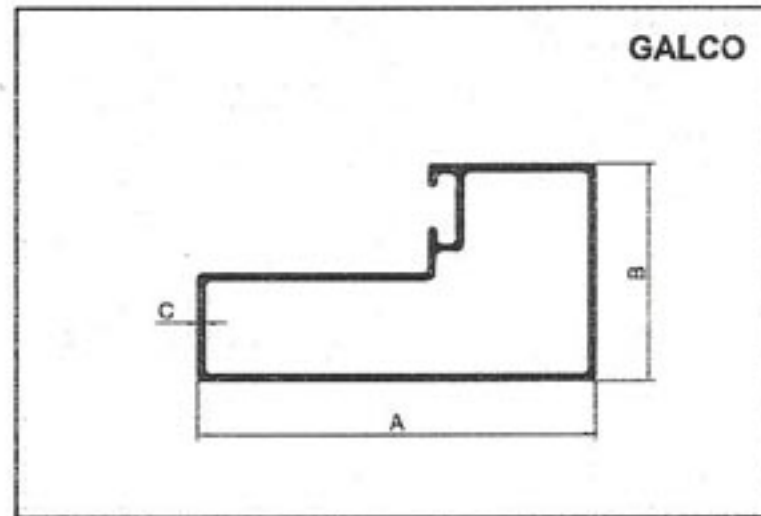

Geometrical Shapes

Angular Tube with Groove

GALCO

Geometrical Shapes

Angular Tube with Groove

GALCO

Product	A	B	C	Remark	Weight / Mtr
10901	36.00	34.00	0.80	0	0.330
10902	45.00	24.00	0.80	0	0.330

Sliding Windows Section

GALCO

18MM Windows Section

GALCO

18MM Windows Section

Sliding Windows Section

GALCO

18MM Windows Section

Sliding Windows Section

Casement Window Section

Geometrical Shapes

Angular Tube

GALCO

Geometrical Shapes

Angular Tube

GALCO

Product	A	B	C	Remark	Weight / Mtr
10801	36.00	24.00	0.70	0	0.210
10802	36.00	24.00	0.00	0	0.280
10803	38.10	25.40	0.00	HE9	0.360
10804	44.90	24.00	0.00	HE9	0.330
10805	50.00	30.00	0.00	0	0.600
10806	50.80	25.40	0.00	0	0.330