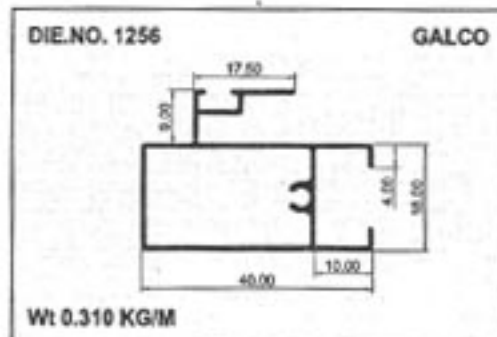

GALCO

18MM Windows Section