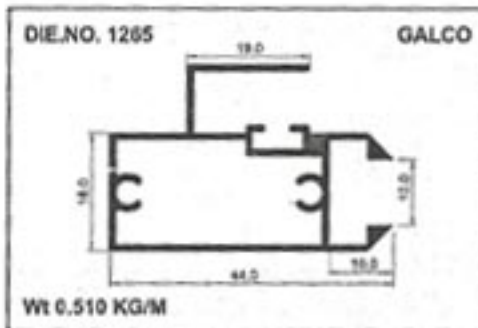

Geometrical Shapes

Angular Tube with Groove

GALCO

Geometrical Shapes

Angular Tube with Groove

GALCO

Product	A	B	C	Remark	Weight / Mtr
10901	36.00	34.00	0.80	0	0.330
10902	45.00	24.00	0.80	0	0.330

Sliding Windows Section

GALCO

18MM Windows Section

GALCO

18MM Windows Section

Sliding Windows Section

GALCO

18MM Windows Section

Sliding Windows Section

GALCO

18MM Windows Section

GALCO

24MM Windows Section

Sliding Windows Section

GALCO

24MM Windows Section

Sliding Windows Section