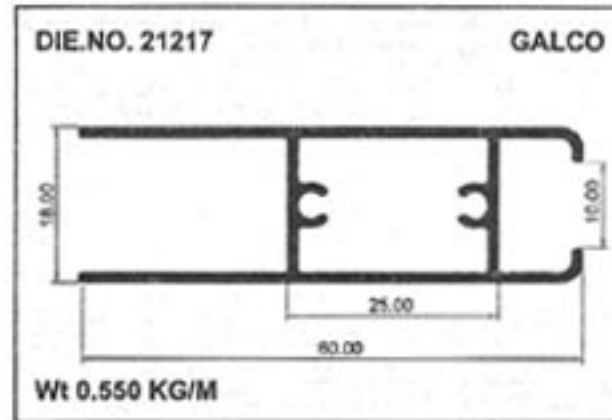

Geometrical Shapes

Angular Tube with Groove

GALCO

Geometrical Shapes

Angular Tube with Groove

GALCO

Product	A	B	C	Remark	Weight / Mtr
10901	36.00	34.00	0.80	0	0.330
10902	45.00	24.00	0.80	0	0.330

Sliding Windows Section

GALCO

18MM Windows Section

GALCO

18MM Windows Section

Sliding Windows Section

GALCO

18MM Windows Section

Sliding Windows Section

GALCO

18MM Windows Section

GALCO

24MM Windows Section

Sliding Windows Section

GALCO

24MM Windows Section

Sliding Windows Section

Casement Window Section

Geometrical Shapes

Angular Tube

GALCO

Geometrical Shapes

Angular Tube

GALCO

Product	A	B	C	Remark	Weight / Mtr
10801	36.00	24.00	0.70	0	0.210
10802	36.00	24.00	0.00	0	0.280
10803	38.10	25.40	0.00	HE9	0.360
10804	44.90	24.00	0.00	HE9	0.330
10805	50.00	30.00	0.00	0	0.600
10806	50.80	25.40	0.00	0	0.330