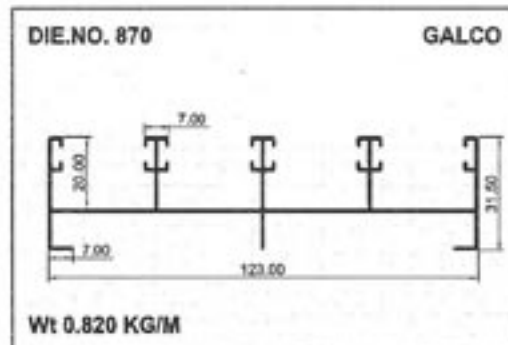

Sliding Windows Section

GALCO

18MM Windows Section