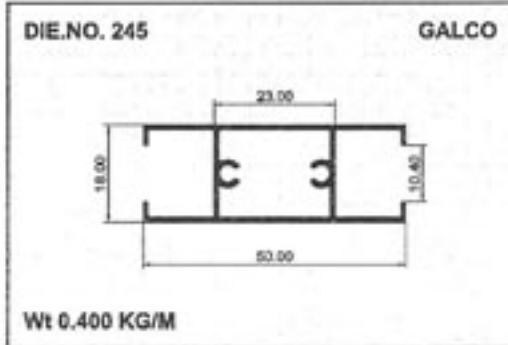

Geometrical Shapes

Angular Tube with Groove

GALCO

Geometrical Shapes

Angular Tube with Groove

GALCO

Product	A	B	C	Remark	Weight / Mtr
10901	36.00	34.00	0.80	0	0.330
10902	45.00	24.00	0.80	0	0.330

Sliding Windows Section

GALCO

18MM Windows Section

GALCO

18MM Windows Section

Sliding Windows Section

GALCO

18MM Windows Section

Sliding Windows Section

Casement Window Section

Geometrical Shapes

Angular Tube

GALCO

Geometrical Shapes

Angular Tube

GALCO

Product	A	B	C	Remark	Weight / Mtr
10801	36.00	24.00	0.70	0	0.210
10802	36.00	24.00	0.00	0	0.280
10803	38.10	25.40	0.00	HE9	0.360
10804	44.90	24.00	0.00	HE9	0.330
10805	50.00	30.00	0.00	0	0.600
10806	50.80	25.40	0.00	0	0.330