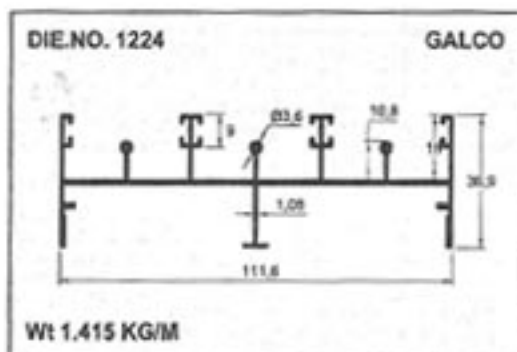

GALCO

24MM Windows Section

Sliding Windows Section

GALCO

24MM Windows Section

GALCO

30mm Windows Section

GALCO

30mm Windows Section

Super Profile

GALCO

Louvers

*Jindal Die No
20967*

Jindal Die No. 20967

20850

GALCO

Casement Window Section

Geometrical Shapes

Angular Tube

GALCO

Geometrical Shapes

Angular Tube

GALCO

Product	A	B	C	Remark	Weight / Mtr
10801	36.00	24.00	0.70	0	0.210
10802	36.00	24.00	0.00	0	0.280
10803	38.10	25.40	0.00	HE9	0.360
10804	44.90	24.00	0.00	HE9	0.330
10805	50.00	30.00	0.00	0	0.600
10806	50.80	25.40	0.00	0	0.330