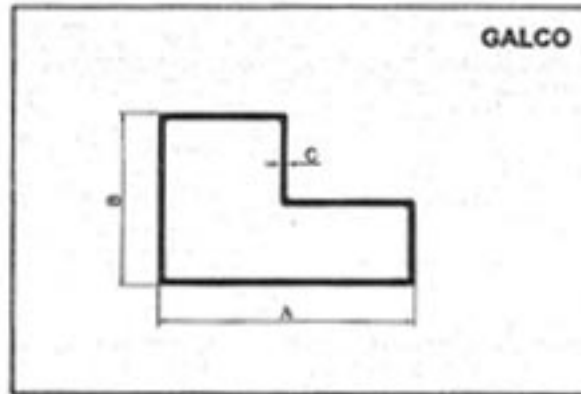

GALCO

24MM Windows Section

Sliding Windows Section

GALCO

24MM Windows Section

GALCO

30mm Windows Section

GALCO

30mm Windows Section

Super Profile

GALCO

Louvers

*Jindal Die No
20967*

Jindal Die No. 20967

20850

GALCO

Casement Window Section

Geometrical Shapes

Angular Tube

GALCO

Geometrical Shapes

Angular Tube

GALCO

Product	A	B	C	Remark	Weight / Mtr
10801	36.00	24.00	0.70	0	0.210
10802	36.00	24.00	0.00	0	0.280
10803	38.10	25.40	0.00	HE9	0.360
10804	44.90	24.00	0.00	HE9	0.330
10805	50.00	30.00	0.00	0	0.600
10806	50.80	25.40	0.00	0	0.330