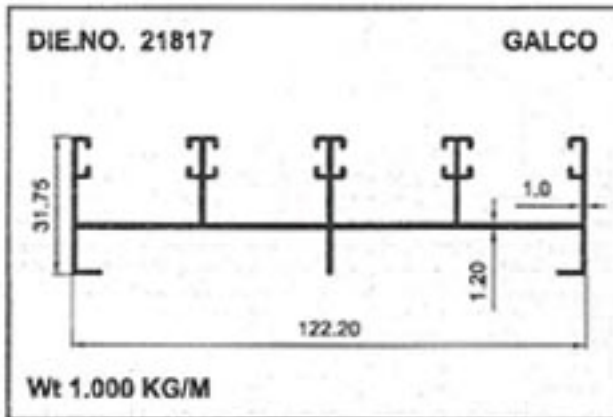

Sliding Windows Section

GALCO

18MM Windows Section