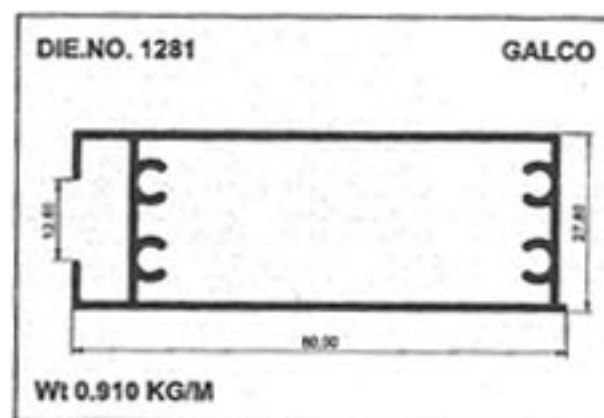

GALCO

30mm Windows Section