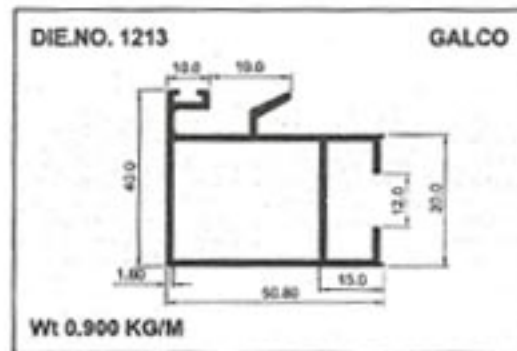

GALCO

24MM Windows Section

Sliding Windows Section

GALCO

24MM Windows Section

GALCO

30mm Windows Section

GALCO

Casement Window Section

Geometrical Shapes

Angular Tube

GALCO

Geometrical Shapes

Angular Tube

GALCO

Product	A	B	C	Remark	Weight / Mtr
10801	36.00	24.00	0.70	0	0.210
10802	36.00	24.00	0.00	0	0.280
10803	38.10	25.40	0.00	HE9	0.360
10804	44.90	24.00	0.00	HE9	0.330
10805	50.00	30.00	0.00	0	0.600
10806	50.80	25.40	0.00	0	0.330